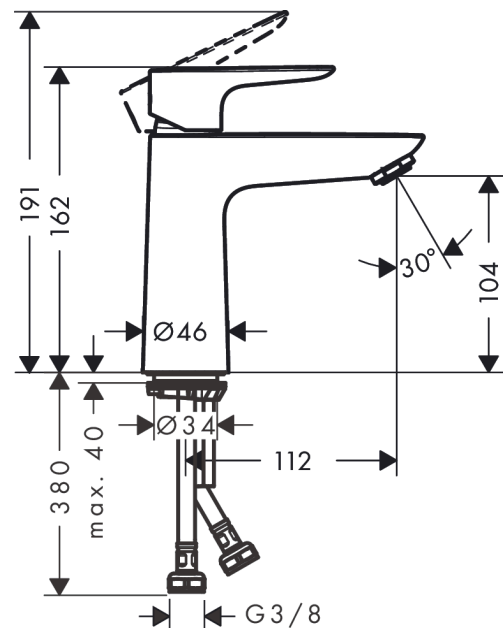

Talis E

Single lever basin mixer 110 CoolStart without waste set

Surfaces: Polished Gold Optic Article Number: 71714990

Description

product features

- ComfortZone 110
- projection 112 mm
- spray type: normal spray
- maximum flow rate at 3 bar: 5 l/min
- ceramic cartridge
- temperature limitation adjustable
- suitable for continuous flow water heaters
- connection type: G 3/8 connections
- connection dimension: DN15
- cold water in middle position

Technology

Design awards

Product image

Scale drawing

Talis E
Single lever basin mixer 110 CoolStart without waste set
 Surfaces: **Polished Gold Optic** Article Number: **71714990**

Flowchart

Talis E
Single lever basin mixer 110 CoolStart without waste set
 Surfaces: **Polished Gold Optic** Article Number: **71714990**

Exploded Drawing

Year of production: >06/20

Talis E

Single lever basin mixer 110 CoolStart without waste set

Surfaces: **Polished Gold Optic** Article Number: **71714990**

Spare part list

Year of production: >06/20

Pos.	Description	Article Number	Price	PU
1	handle	92688990	-	1
2	screw cover	95704000	-	1
3	flange	92625990	-	1
4	nut	92689000	-	1
5	O-ring 25x1,5	98146000	-	1
6	O-ring 27x1,5	92527000	-	1
7	cartridge, assy	97685000	-	1
8	seal	98865000	-	1
9	adapter for cartridge	92628000	-	1
10	adapter for cartridge	95975000	-	1
11	O-ring 23x2	98398000	-	1
12	aerator M24x1 (5 l/min)	13185990	-	1
13	screw M8 x 68	97736000	-	1
14	seal	97608000	-	1
15	fixing set	96016000	-	1
16	connection hose 450 mm M8x0,75 G3/8	97206000	-	1
17	O-ring 7x1,5	98422000	-	1