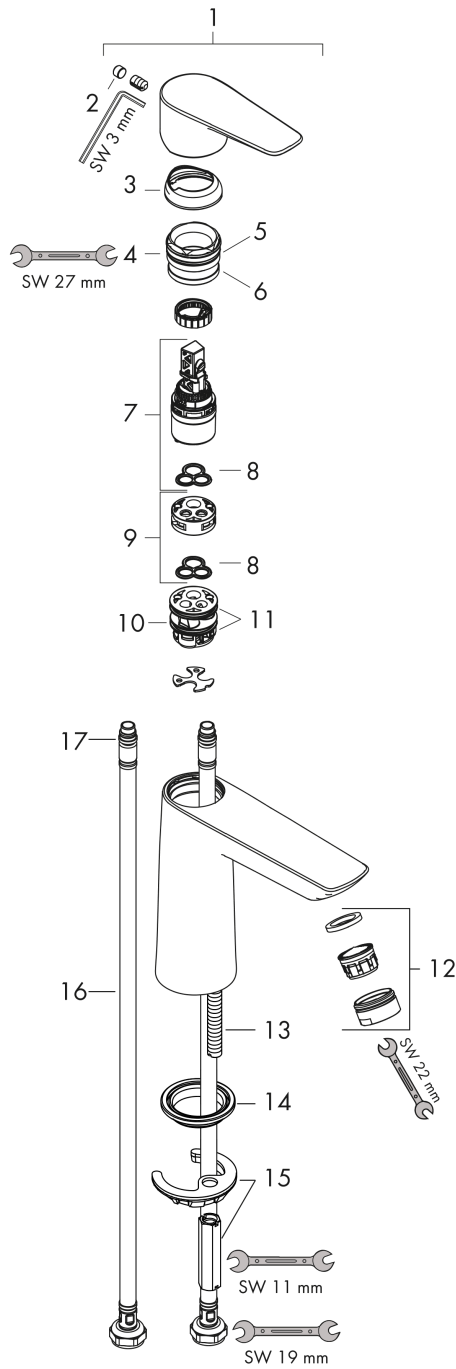

Talis E

Single lever basin mixer 110 CoolStart without waste set

Surfaces: Polished Gold Optic Article Number: 71714990

Description

product features

- ComfortZone 110
- projection 112 mm
- spray type: normal spray
- maximum flow rate at 3 bar: 5 l/min
- ceramic cartridge
- temperature limitation adjustable
- suitable for continuous flow water heaters
- connection type: G 3/8 connections
- connection dimension: DN15
- cold water in middle position

Technology

Design awards

Product image

Scale drawing

Talis E
Single lever basin mixer 110 CoolStart without waste set
 Surfaces: **Polished Gold Optic** Article Number: **71714990**

Flowchart

Talis E
Single lever basin mixer 110 CoolStart without waste set
 Surfaces: **Polished Gold Optic** Article Number: **71714990**

Exploded Drawing

Year of production: >06/20

Talis E

Single lever basin mixer 110 CoolStart without waste set

Surfaces: **Polished Gold Optic** Article Number: **71714990**

Spare part list

Year of production: >06/20

Pos.	Description	Article Number	Price	PU
1	handle	92688990	-	1
2	screw cover	95704000	-	1
3	flange	92625990	-	1
4	nut	92689000	-	1
5	O-ring 25x1,5	98146000	-	1
6	O-ring 27x1,5	92527000	-	1
7	cartridge, assy	97685000	-	1
8	seal	98865000	-	1
9	adapter for cartridge	92628000	-	1
10	adapter for cartridge	95975000	-	1
11	O-ring 23x2	98398000	-	1
12	aerator M24x1 (5 l/min)	13185990	-	1
13	screw M8 x 68	97736000	-	1
14	seal	97608000	-	1
15	fixing set	96016000	-	1
16	connection hose 450 mm M8x0,75 G3/8	97206000	-	1
17	O-ring 7x1,5	98422000	-	1