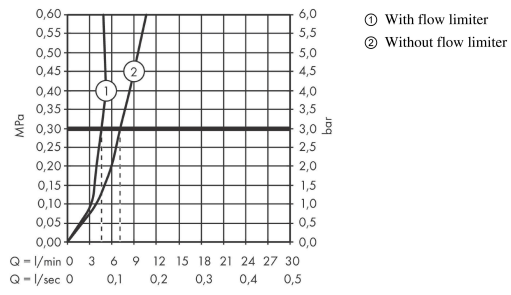

Talis E

Single lever basin mixer 110 CoolStart without waste set

Surfaces: Polished Gold Optic Article Number: 71714990

Description

product features

- ComfortZone 110
- projection 112 mm
- spray type: normal spray
- maximum flow rate at 3 bar: 5 l/min
- ceramic cartridge
- temperature limitation adjustable
- suitable for continuous flow water heaters
- connection type: G 3/8 connections
- connection dimension: DN15
- cold water in middle position

Technology

Design awards

Product image

Scale drawing

Talis E
Single lever basin mixer 110 CoolStart without waste set
 Surfaces: **Polished Gold Optic** Article Number: **71714990**

Flowchart

Talis E
Single lever basin mixer 110 CoolStart without waste set
 Surfaces: **Polished Gold Optic** Article Number: **71714990**